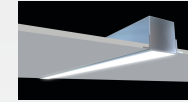

RECESSED

APOLLO