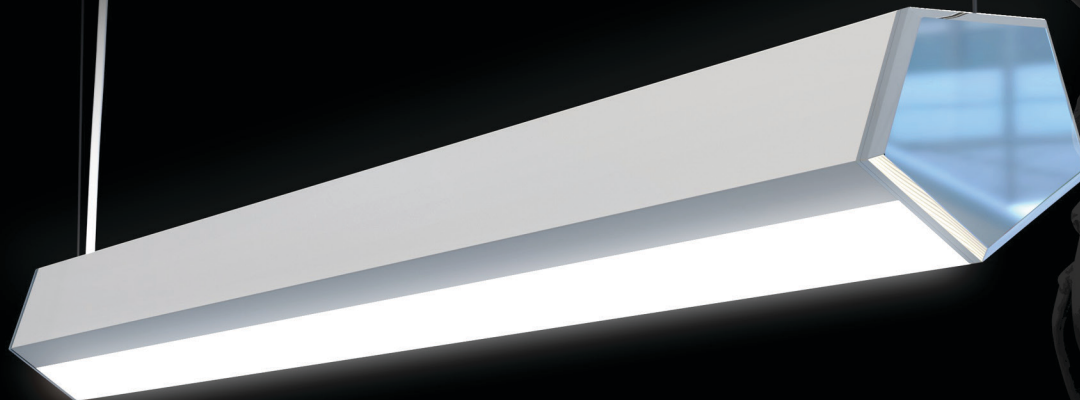

ATLAS (at-las) *COMING SOON!*

KEY FEATURES

- Flat aperture for direct or indirect lighting
- Extruded aluminum housing
- No diode imaging
- Made in the USA
- Covered by our 5-year limited warranty

PROUDLY
MADE
IN THE USA

From his position at the ends of the earth in far west, Atlas holds the heavens on his shoulders. Artience Lighting has taken the myth of Atlas and reimagined it as a truly unique linear luminaire. You can almost see the titan, braced on one knee, arms stretched wide, shouldering the weight of the celestial bodies as you look at the profile of the fixture. In addition to keeping the heavens and the earth separate, Atlas was a famed mathematician. It seems fitting then to name a sui generis, polygonal luminaire after the titan philosopher.

RGBW

TUNABLE
WHITE