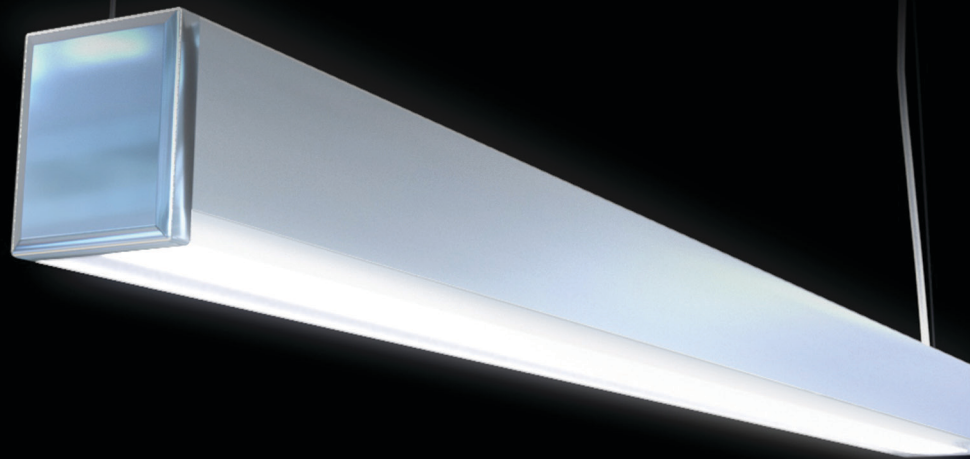

ATHENA (uh-theen-ah)

KEY FEATURES

- Extruded aluminum housing
- No diode imaging
- Made in the USA
- Covered by our 5 year limited warranty

PROUDLY
MADE
IN THE USA

The favorite child of Zeus, a warrior goddess of unsurpassed wisdom and counsel. Artience Lighting captures the essence of the glorious goddess with the Athena, a bidirectional fixture boasting beautifully frosted drop lenses, artfully crafted polished end caps, and tunable white capabilities. Athena's beauty and power are equally at home in an office hallway and a boardroom.

RGBW

TUNABLE
WHITE

EOS (ee-ose)

KEY FEATURES

- Extruded aluminum housing
- No diode imaging
- Customizable accent piece
- Made in the USA
- Covered by our 5 year limited warranty

UVC
CAPABLE

The goddess of the dawn who opens the gates of the heavens each morning to allow the sun to come forth and light the day. Artience Lighting has recreated the form of the crowned goddess with the Eos, an exquisitely engineered luminaire crowned with a beautifully frosted drop lens and adorned with a customizable accent piece. Eos' beauty is complimented by functionality; the fixture is UVC and tunable white capable.