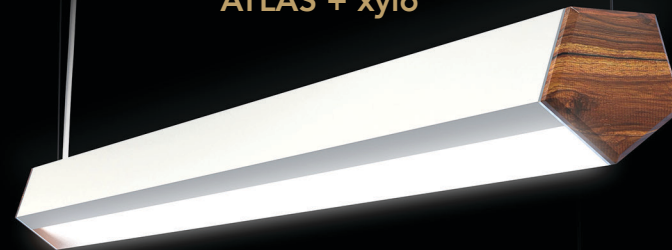

ATLAS + xýlo