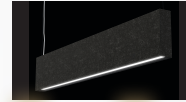

POLYGON

ATLAS

- **COMING SOON!**
- Bi-directional
- 4" x 3.8" profile
- Polished machined aluminum end caps
- Tunable white capable
- Can be suspended with flat aperture direct or indirect

ACOUSTIC

HESYCHIA