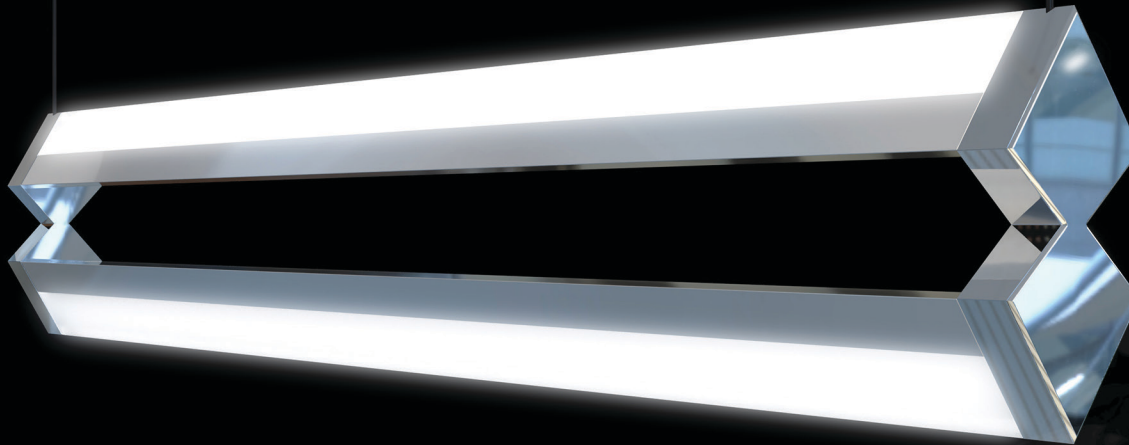

POLLUX (pol-uhks)

KEY FEATURES

- Extruded aluminum housing
- Precision machined end caps
- Premium LEDs
- No diode imaging
- Made in the USA
- Covered by our 5 year limited warranty

One half of the Dioscuri (sons of Zeus) and the immortal twin brother of Castor, he begged his father Zeus to grant immortality to Castor after the latter had been killed in battle. Zeus honored his son's request by turning the brothers into the constellation Gemini. The duality of the twins is reflected in the mirror image of the Pollux profile. The precision machined end caps give way to graceful rails of extruded aluminum, embellished with high frost diffusers and illuminated by premium LEDs. Available in a host of customizable lumen packages and color temperatures.