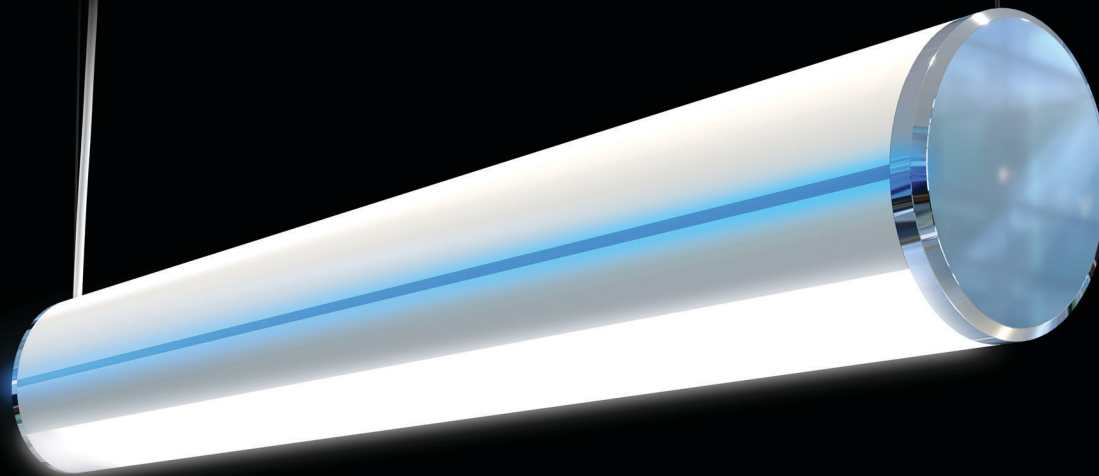

PROUDLY
MADE
IN THE USA

RGBW

TUNABLE
WHITE

ZEUS (zoos)

KEY FEATURES

- Extruded aluminum housing
- No diode imaging
- Made in the USA
- Covered by our 5 year limited warranty

PROUDLY
MADE
IN THE USA

Ruling high atop the world from his throne on Mount Olympus, Zeus, king of the gods, was master of all. Artience Lighting has captured the GRACE, the POWER, and the MAJESTY of the mighty king in their newest fixture, the Zeus. The uniquely designed, extruded aluminum light rails finish into a beautifully machined end cap, detailed in a faceted design rightly fit for a king. The Zeus boasts separate controls for direct and indirect lighting options, as well as the option for tunable white lighting.