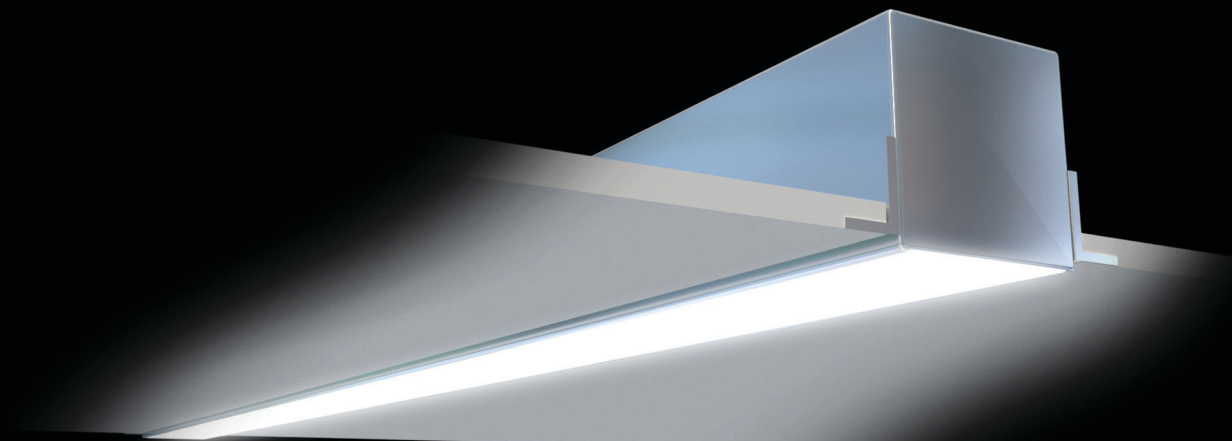

APOLLO (uh-pol-oh)

KEY FEATURES

- Extruded aluminum housing
- No diode imaging
- Made in the USA
- Covered by our 5 year limited warranty

Perhaps the most important of the gods, Apollo would ride his golden chariot across the sky, dragging the sun across the heavens as he raced from the East to the West. Now Apollo can race across your designs as a beautifully crafted, recessed luminaire from Artience Lighting. Apollo's frosted lens ensures no diode imaging as a seamless line of light spanning the length of your imagination.