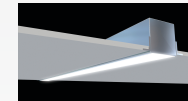

APOLLO 4

- **COMING SOON!**
- 4" aperture
- Mud in and T-grid mounting
- Tunable white capable
- Continuous light regardless of length