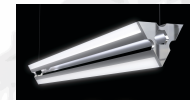

TRIANGLE

ZEUS

- Multi-directional
- 4" equilateral triangular profile
- Etched machined aluminum end caps
- Hollow luminaire
- Separate controls for direct and indirect lighting options

POSEIDON

- Multi-directional
- 4" equilateral triangular profile
- Polished machined aluminum end caps
- Hollow luminaire
- Separate controls for direct and indirect lighting options