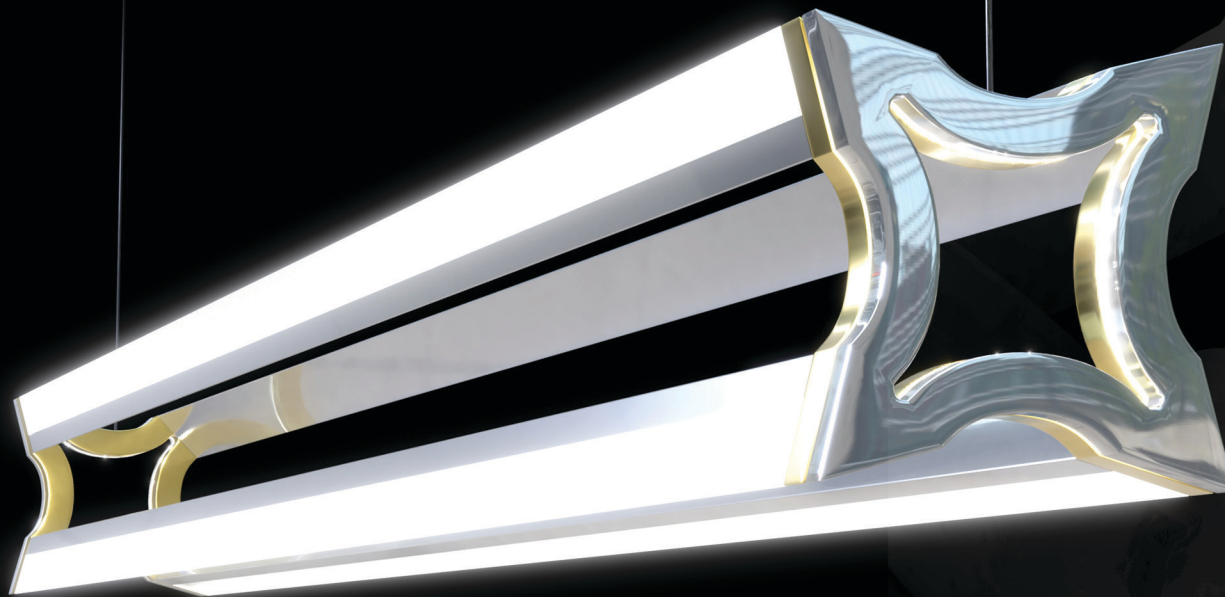

HYPERION (hy-peer-ee-uhn)

KEY FEATURES

- Available in a 5" or 4" profile
- Extruded aluminum housing
- Precision machined end caps
- Premium LEDs
- No diode imaging
- Made in the USA
- Covered by our 5 year limited warranty

The titan god of heavenly light. Since the time before time, Hyperion has represented wisdom, watchfulness, and light. Hyperion's power and beauty are now at your disposal with Artience Lighting's striking new fixture. Crafted with bold angles from extruded aluminum, precision machined parts, and premium components, the Hyperion is sure to enhance and elevate any design. The Hyperion offers separate switching for the direct and indirect lighting, as well as multiple customizable lumen packages and color temperatures. The Hyperion is available in either a 5" or 4" profile.