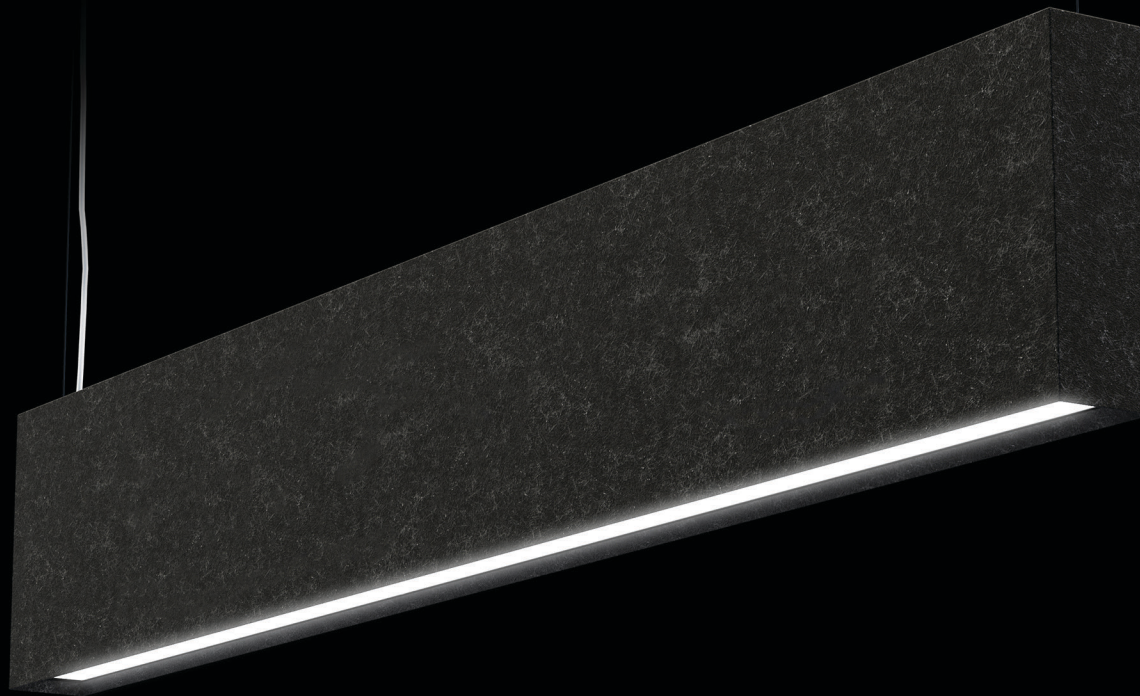

APOLLO (uh-pol-oh)

KEY FEATURES

- Extruded aluminum housing
- No diode imaging
- Made in the USA
- Covered by our 5 year limited warranty

Perhaps the most important of the gods, Apollo would ride his golden chariot across the sky, dragging the sun across the heavens as he raced from the East to the West. Now Apollo can race across your designs as a beautifully crafted, recessed luminaire from Artience Lighting. Apollo's frosted lens ensures no diode imaging as a seamless line of light spanning the length of your imagination.