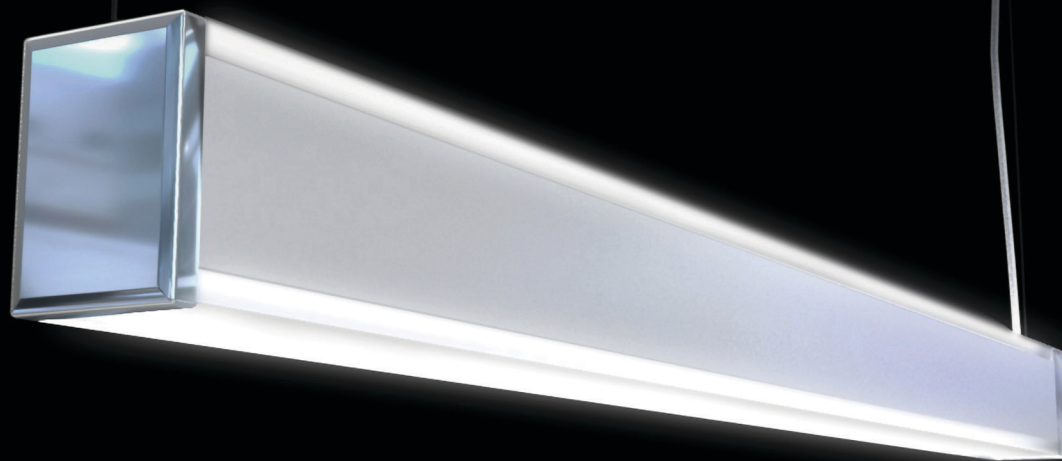

AEGLE (ee-aa-gul)

KEY FEATURES

- Extruded aluminum housing
- No diode imaging
- Made in the USA
- Covered by our 5 year limited warranty

UVC
CAPABLE

Often regarded as the most beautiful of Zeus' daughters, Aegle represents the beauty of good health. Artience Lighting has recreated the beauty of Aegle in both form and function. Aegle's aircraft grade extruded aluminum housing finishes perfectly with polished aluminum, machined end caps. Aegle's beauty can be further enhanced with a contrasting accent piece of aluminum or xýlo. The Aegle can be equipped with either UVC or Tunable White lighting.

ATHENA (uh-theen-ah)

KEY FEATURES

- Extruded aluminum housing
- No diode imaging
- Made in the USA
- Covered by our 5 year limited warranty

PROUDLY
MADE
IN THE USA

The favorite child of Zeus, a warrior goddess of unsurpassed wisdom and counsel. Artience Lighting captures the essence of the glorious goddess with the Athena, a bidirectional fixture boasting beautifully frosted drop lenses, artfully crafted polished end caps, and tunable white capabilities. Athena's beauty and power are equally at home in an office hallway and a boardroom.

RGBW

TUNABLE
WHITE

EOS (ee-ose)

KEY FEATURES

- Extruded aluminum housing
- No diode imaging
- Customizable accent piece
- Made in the USA
- Covered by our 5 year limited warranty

UVC
CAPABLE

The goddess of the dawn who opens the gates of the heavens each morning to allow the sun to come forth and light the day. Artience Lighting has recreated the form of the crowned goddess with the Eos, an exquisitely engineered luminaire crowned with a beautifully frosted drop lens and adorned with a customizable accent piece. Eos' beauty is complimented by functionality; the fixture is UVC and tunable white capable.