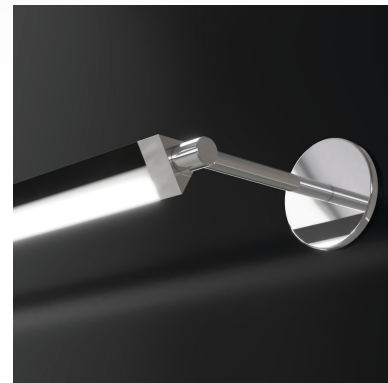

R-A The Rotation with Arm Mount option combines the functionality of rotation with the sleek and industrial aesthetic of machined aluminum arms.