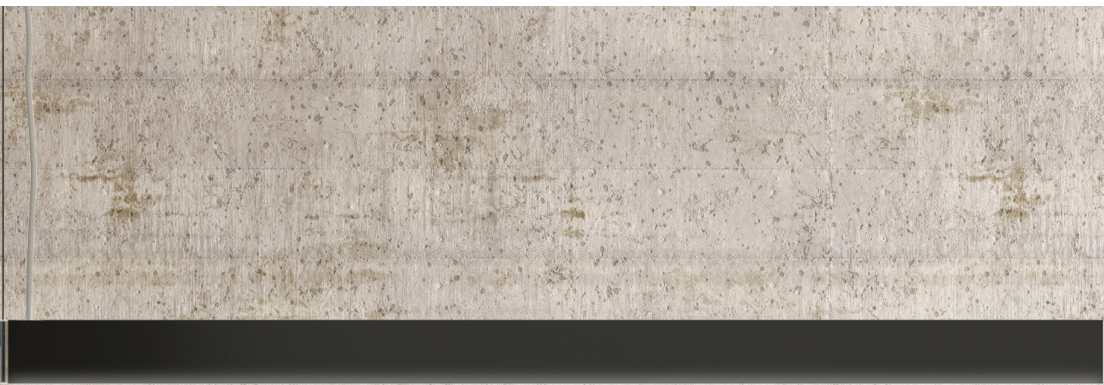

AEGLE (ee-aa-gul)

KEY FEATURES

- Extruded aluminum housing
- No diode imaging
- Made in the USA
- Covered by our 5 year limited warranty

UVC
CAPABLE

Often regarded as the most beautiful of Zeus' daughters, Aegle represents the beauty of good health. Artience Lighting has recreated the beauty of Aegle in both form and function. Aegle's aircraft grade extruded aluminum housing finishes perfectly with polished aluminum, machined end caps. Aegle's beauty can be further enhanced with a contrasting accent piece of aluminum or xýlo. The Aegle can be equipped with either UVC or Tunable White lighting.