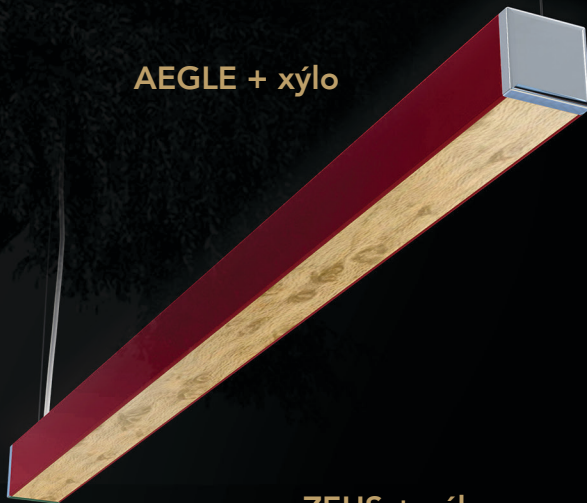

THE BEAUTY OF NATURE

Artience Lighting + xýlo (see-low)

Artience Lighting extends the beauty of nature indoors with xýlo. Wood has a beauty and a warmth that elevates our fixtures while at the same time affecting positive changes within a space. Whether it is the sound dampening effect of wood, the calming effect that it can have on humans, or just the sheer beauty of exotic woods hand crafted into works of linear-lighting art, xýlo will give you countless options to meet your design needs.

There is no wrong way to add xýlo to an Artience Lighting luminaire. Imagine the beauty of teak end caps accented with polished aluminum trim. How amazing might birdseye maple look as an accent piece when paired with an anodized red Aegle? Or substituting the wood grain altogether for a high gloss finish of bright color for a mid-century modern flair? If you have a custom idea for xýlo, contact the factory and let us dream with you.

AEGLÉ + xýlo