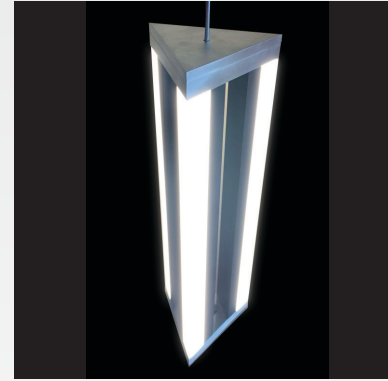

APOLLO (uh-pol-oh)

KEY FEATURES

- Extruded aluminum housing
- No diode imaging
- Made in the USA
- Covered by our 5 year limited warranty

Perhaps the most important of the gods, Apollo would ride his golden chariot across the sky, dragging the sun across the heavens as he raced from the East to the West. Now Apollo can race across your designs as a beautifully crafted, recessed luminaire from Artience Lighting. Apollo's frosted lens ensures no diode imaging as a seamless line of light spanning the length of your imagination.

MOUNTING OPTIONS

C - The cable suspended option allows our exquisite luminaires to seemingly float in space, thanks to the ultra-thin aircraft cable suspensions. The cable suspended system is complemented with either white or black, 5" diameter canopies. A beautifully machined and polished 5" aluminum canopy is an available option.

S - The direct surface mount is a sleek and modern option. The luminaire is affixed directly to a wall or ceiling for a visually stunning application.

CR - Continuous runs allow your lighting designs to be free from the limitations of standard luminaire lengths. Care and precision mean a seamless transition with no light leaks.