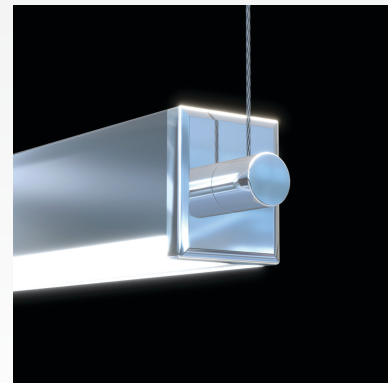

R-C The Rotation With Cable suspended option allows you to fine tune the light patterns to match any design. Precision machine components ensure durability and reliable performance.