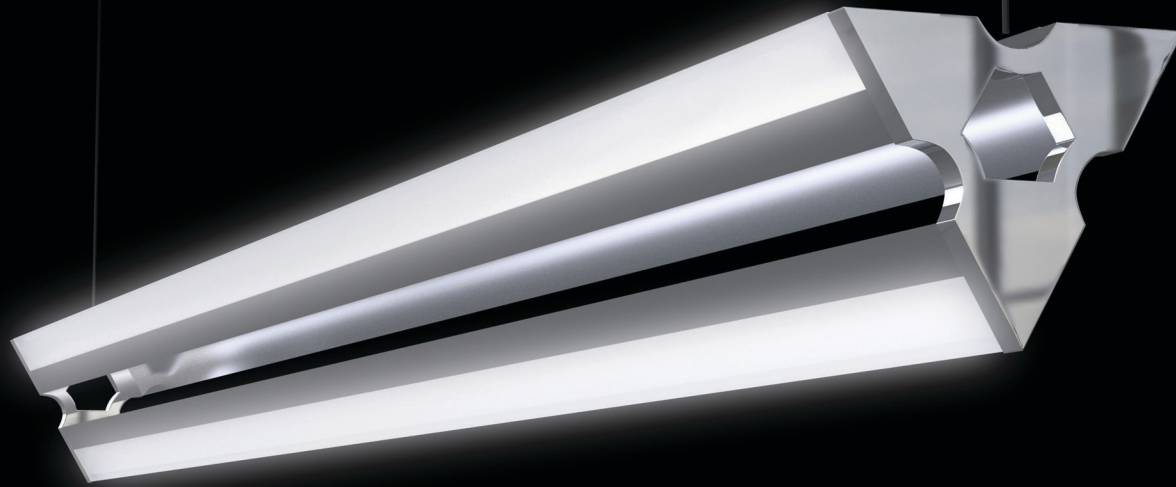

POSEIDON (poh-sahyd-n)

KEY FEATURES

- Extruded aluminum housing
- No diode imaging
- Made in the USA
- Covered by our 5 year limited warranty

Poseidon, brother of Zeus, god of the oceans and waters, has taken a new form; muscle and sinew have been replaced with extruded aluminum, powerful and efficient LEDs, and spectacularly beautiful machined end caps that are truly worthy of the gods. Poseidon offers tunable white lighting, separate controls for the direct and indirect lighting, and several options to truly customize the fixture to match your needs.