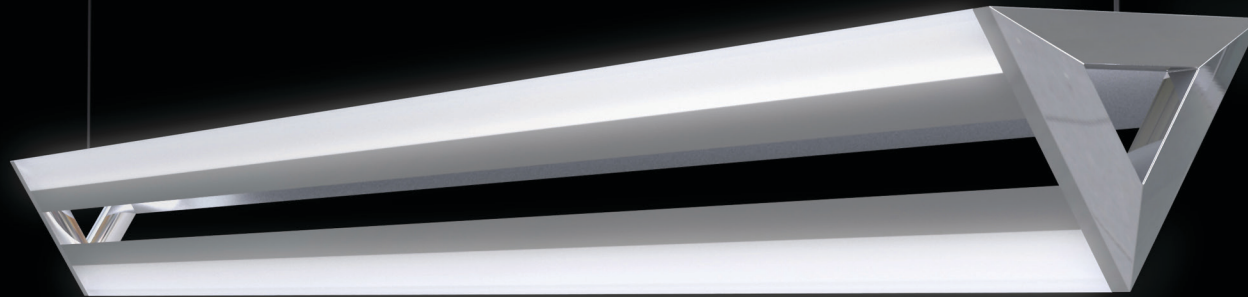

PROUDLY
MADE
IN THE USA

RGBW

TUNABLE
WHITE

ZEUS (zoos)

KEY FEATURES

- Extruded aluminum housing
- No diode imaging
- Made in the USA
- Covered by our 5 year limited warranty

PROUDLY
MADE
IN THE USA

Ruling high atop the world from his throne on Mount Olympus, Zeus, king of the gods, was master of all. Artience Lighting has captured the GRACE, the POWER, and the MAJESTY of the mighty king in their newest fixture, the Zeus. The uniquely designed, extruded aluminum light rails finish into a beautifully machined end cap, detailed in a faceted design rightly fit for a king. The Zeus boasts separate controls for direct and indirect lighting options, as well as the option for tunable white lighting.