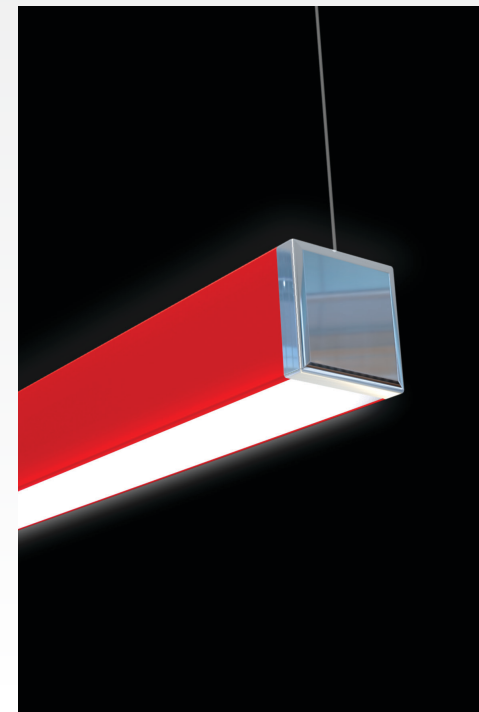

FINISHES

STANDARD FINISHES

Housing

End Cap

Canopies

CUSTOM FINISHES

Housing

End Cap

Canopies

HYGIEIA IN CUSTOM RED