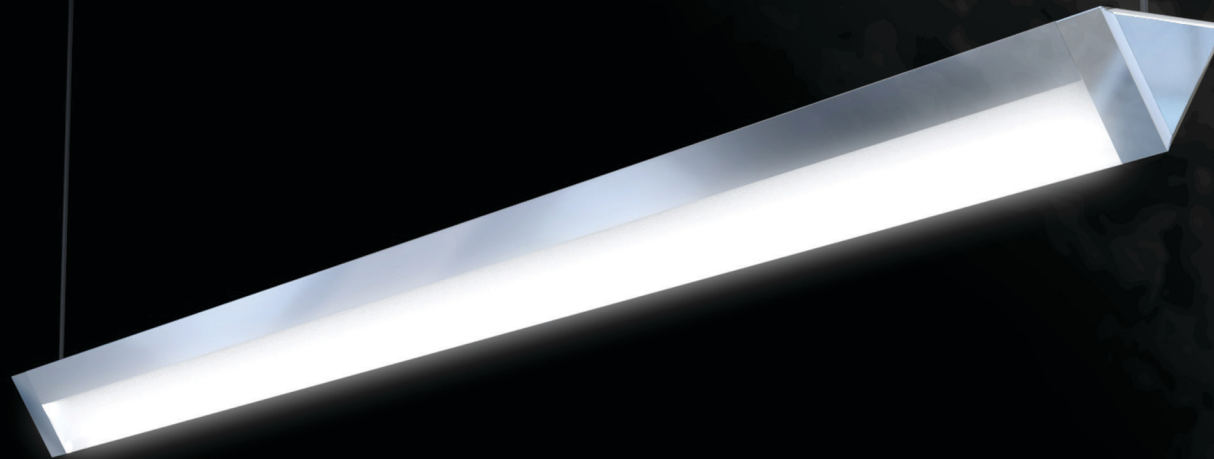

ASTRAPI (ah-strap-ee)

KEY FEATURES

- Extruded aluminum housing
- Precision machined end caps
- Premium LEDs
- No diode imaging
- Made in the USA
- Covered by our 5 year limited warranty
- Rotation available

Sleek. Powerful. Awe-inspiring. Lighting has long captured the imagination. The Astrapi, lighting bolt, was the weapon and faithful companion of Zeus. Artience Lighting has captured that lightning bolt and molded it into the Astrapi fixture. Boasting polished aluminum end caps, high density acrylic diffuser designed to eliminate diode imaging, and limitless options for customization. Now you can wield the power of Astrapi!