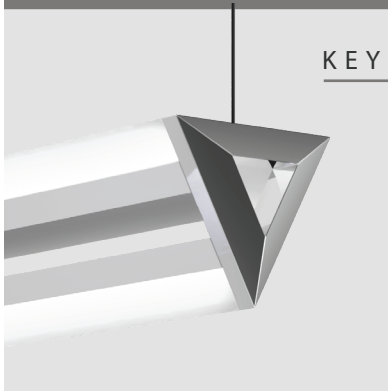

ZEUS

(CABLE SUSPENDED)

KEY FEATURES

- EXTRUDED ALUMINUM HOUSING
- NO DIODE IMAGING
- MACHINED END CAPS
- MADE IN THE USA
- 5 YEAR WARRANTY
- UL LISTED FOR DRY/DAMP LOCATIONS

BUILD YOUR FIXTURE

ZEU

MOUNTING	NOMINAL LENGTH	CCT / CRI	DIRECT OUTPUT	INDIRECT OUTPUT	VOLTAGE	DRIVER	HOUSING FINISH	END CAP FINISH	DRIVER HOUSING FINISH	CANOPY SIZE/FINISH	POWER CORD	DROP LENGTH	EMERGENCY	OPTIONS
----------	----------------	-----------	---------------	-----------------	---------	--------	----------------	----------------	-----------------------	--------------------	------------	-------------	-----------	---------

FYSIKÓS (PHYSICAL)

- 6063 aluminum alloy is used to create a strong, light weight fixture housing
- 80+ CRI is standard; 90+ CRI is available
- Machined aluminum end caps with no visible fasteners are standard