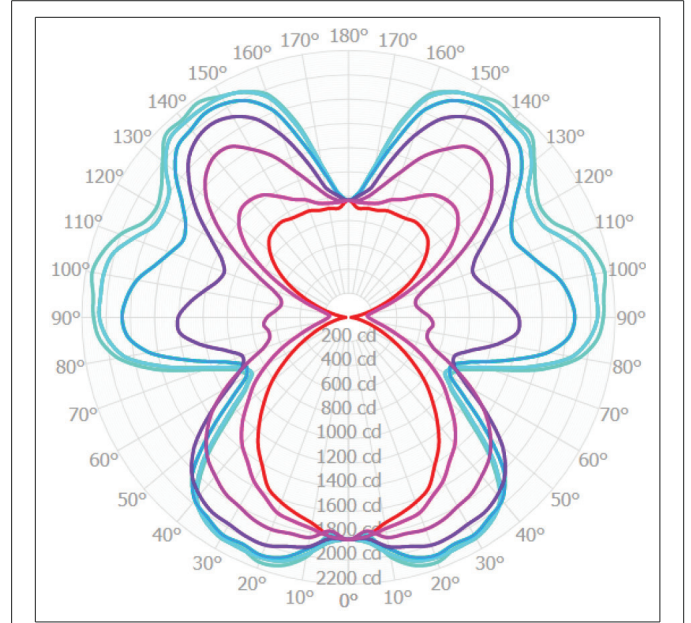

ZEUS

(PHOTOMETRICS)

PERFORMANCE DATA

DATA BASED ON 12 WATTS PER FT., 4000K CCT.

POWER/LUMEN OUTPUT					
DRIVER POWER	WATTS/FT		LUMENS/FT		LUMENS/W
	DIRECT	INDIRECT	DIRECT	INDIRECT	
A	4	8	480	959	120
B	6	12	703	1407	117
C	8	16	918	1835	115
D	10	20	1111	2222	111
E	12	24	1280	2560	107

0° - 180°	45° - 225°	90° - 270°	135° - 315°
15° - 195°	60° - 240°	105° - 285°	150° - 330°
30° - 210°	75° - 255°	120° - 300°	160° - 345°

TOTAL LUMEN OUTPUT: 16802 LUMENS

MAXIMUM CANDELA: 2162 CANDELA

FIXTURE EFFICACY: 106.07 LUMENS/W*