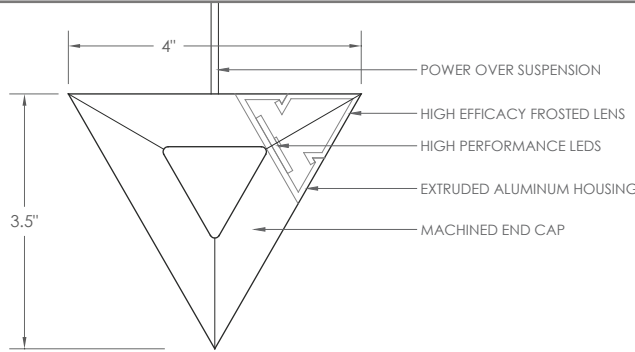

ZEUS

(CABLE SUSPENDED)

KEY FEATURES

- EXTRUDED ALUMINUM HOUSING
- NO DIODE IMAGING
- MACHINED END CAPS
- MADE IN THE USA
- 5 YEAR WARRANTY
- UL LISTED FOR DRY/DAMP LOCATIONS

BUILD YOUR FIXTURE

ZEU

MOUNTING	NOMINAL LENGTH	CCT / CRI	DIRECT OUTPUT	INDIRECT OUTPUT	VOLTAGE	DRIVER	HOUSING FINISH	END CAP FINISH	DRIVER HOUSING FINISH	CANOPY SIZE/FINISH	POWER CORD	DROP LENGTH	EMERGENCY	OPTIONS

MOUNTING	NOMINAL LENGTH	CCT / CRI	DIRECT OUTPUT	INDIRECT OUTPUT	VOLTAGE	DRIVER
CS Cable Suspended CSV Cable Suspended Vertical	2 2' 3 3' 4 4' CR Cont. Run	827 2700K 80CRI 830 3000K 80CRI 835 3500K 80CRI 840 4000K 80CRI 927 2700K 90CRI 930 3000K 90CRI 935 3500K 90CRI 940 4000K 90CRI RGB RGB RGBW RGBW CLED Custom LED Board	VLO Very Low Output 4W 480 Lm /Ft. LO Low Output 6W 703 Lm /Ft. MO Medium Output 8W 918 Lm /Ft. HO High Output 10W 1111 Lm /Ft. VHO Very High Output 12W 1280 Lm /Ft. CPO Custom Power Output	VLO Very Low Output 8W 959 Lm /Ft. LO Low Output 12W 1407 Lm /Ft. MO Medium Output 16W 1835 Lm /Ft. HO High Output 20W 2222 Lm /Ft. VHO Very High Output 24W 2560 Lm /Ft. CPO Custom Power Output	U Universal 1 120v 2 227v	1D 0-10v dim to 1% 0D 0-10v dim to .1% LDE1 Lutron Ecosystem 1% LDE5 Lutron Ecosystem 5% CD Custom Driver (consult factory)

HOUSING FINISH	END CAP FINISH	DRIVER HOUSE FINISH	CANOPY SIZE/FINISH	POWER CORD	DROP LENGTH	EMERGENCY	OPTIONS
M Mill SC Satin Clear SW Satin White MB Matte Black CF Custom Finish	MF Machined Finish P Polished SW Satin White MB Matte Black CF Custom Finish	M Mill SC Satin Clear SW Satin White MB Matte Black CF Custom Finish	44W 4" White canopies 44B 4" Black canopies 44M 4" Machined canopies 44C 4" Custom canopies	POS Power Over Suspension (Requires remote driver - Consult factory)	2 2' 4 4' 6 6' 8 8' CL Custom Length	X No EM EM7 7 Watt EM EM10 10 Watt EM EMW Emergency Wiring (system by others)	SHAPES Shapes DS Dual Switching NL nLight Sensor LS Lutron Sensor OS Other Sensor

FYSIKÓS (PHYSICAL)

- 6063 aluminum alloy is used to create a strong, light weight fixture housing
- 80+ CRI is standard; 90+ CRI is available
- Machined aluminum end caps with no visible fasteners are standard

DIANOITKÓS (MENTAL)

- The Zeus comes in one option for light performance, bidirectional.
- Contact the factory for optional controls including daylight and occupancy sensors

PNUEMATIKÓS (SPIRITUAL)

- All artience lighting fixtures are proudly made in the usa
- Artience lighting fixtures are ul approved for dry/ damp locations (pending)
- All artience lighting fixtures are covered by our 5 year warranty