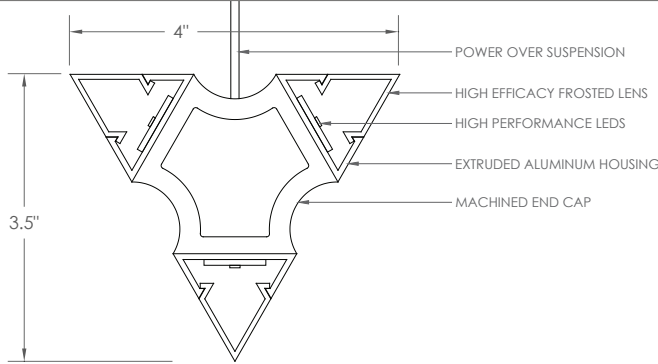

- EXTRUDED ALUMINUM HOUSING
- NO DIODE IMAGING
- MACHINED END CAPS
- MADE IN THE USA
- 5 YEAR WARRANTY
- UL LISTED FOR DRY/DAMP LOCATIONS

BUILD YOUR FIXTURE

POS

MOUNTING	NOMINAL LENGTH	CCT / CRI	DIRECT OUTPUT	INDIRECT OUTPUT	VOLTAGE	DRIVER	HOUSING FINISH	END CAP FINISH	DRIVER HOUSING FINISH	CANOPY SIZE/FINISH	POWER CORD	DROP LENGTH	EMERGENCY	OPTIONS

MOUNTING	NOMINAL LENGTH	CCT / CRI	DIRECT OUTPUT	INDIRECT OUTPUT	VOLTAGE	DRIVER
CS Cable Suspended CSV Cable Suspended Vertical	2 2' 3 3' 4 4' CR Cont. Run	827 2700K 80CRI 830 3000K 80CRI 835 3500K 80CRI 840 4000K 80CRI 927 2700K 90CRI 930 3000K 90CRI 935 3500K 90CRI 940 4000K 90CRI RGB RGB RGBW RGBW CLED Custom LED Board	VLO Very Low Output 4W 480 Lm /Ft. LO Low Output 6W 703 Lm /Ft. MO Medium Output 8W 918 Lm /Ft. HO High Output 10W 1111 Lm /Ft. VHO Very High Output 12W 1280 Lm /Ft. CPO Custom Power Output	VLO Very Low Output 8W 959 Lm /Ft. LO Low Output 12W 1407 Lm /Ft. MO Medium Output 16W 1835 Lm /Ft. HO High Output 20W 2222 Lm /Ft. VHO Very High Output 24W 2560 Lm /Ft. CPO Custom Power Output	U Universal 1 120v 2 227v	1D 0-10v dim to 1% 0D 0-10v dim to .1% LDE1 Lutron Ecosystem 1% LDE5 Lutron Ecosystem 5% CD Custom Driver (consult factory)

HOUSING FINISH	END CAP FINISH	DRIVER HOUSING FINISH	CANOPY SIZE/FINISH	POWER CORD	DROP LENGTH	EMERGENCY	OPTIONS
M Mill SC Satin Clear SW Satin White MB Matte Black CF Custom Finish	MF Machined Finish P Polished SW Satin White MB Matte Black CF Custom Finish	M Mill SC Satin Clear SW Satin White MB Matte Black CF Custom Finish	44W 4" White canopies 44B 4" Black canopies 44M 4" Machined canopies 44C 4" Custom canopies	POS Power Over Suspension (Requires remote driver - Consult factory)	2 2' 4 4' 6 6' 8 8' CL Custom Length	X No EM EM7 7 Watt EM EM10 10 Watt EM EMW Emergency Wiring (system by others)	SHAPES Shapes DS Dual Switching NL nLight Sensor LS Lutron Sensor OS Other Sensor

FYSIKÓS (PHYSICAL)

- 6063 aluminum alloy is used to create a strong, light weight fixture housing
- 80+ CRI is standard; 90+ CRI is available
- Machined aluminum end caps with no visible fasteners are standard

DIANOITKÓS (MENTAL)

- The Poseidon comes in one option for light performance, bidirectional.
- Contact the factory for optional controls including daylight and occupancy sensors

PNUEMATIKÓS (SPIRITUAL)

- All artience lighting fixtures are proudly made in the usa
- Artience lighting fixtures are ul approved for dry/ damp locations (pending)
- All artience lighting fixtures are covered by our 5 year warranty