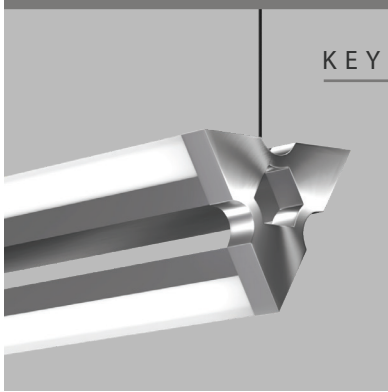

POSEIDON

(CABLE SUSPENDED)

KEY FEATURES

- EXTRUDED ALUMINUM HOUSING
- NO DIODE IMAGING
- MACHINED END CAPS
- MADE IN THE USA
- 5 YEAR WARRANTY
- UL LISTED FOR DRY/DAMP LOCATIONS

BUILD YOUR FIXTURE

POS

MOUNTING	NOMINAL LENGTH	CCT / CRI	DIRECT OUTPUT	INDIRECT OUTPUT	VOLTAGE	DRIVER	HOUSING FINISH	END CAP FINISH	DRIVER HOUSING FINISH	CANOPY SIZE/FINISH	POWER CORD	DROP LENGTH	EMERGENCY	OPTIONS
----------	----------------	-----------	---------------	-----------------	---------	--------	----------------	----------------	-----------------------	--------------------	------------	-------------	-----------	---------

FYSIKÓS (PHYSICAL)

- 6063 aluminum alloy is used to create a strong, light weight fixture housing
- 80+ CRI is standard; 90+ CRI is available
- Machined aluminum end caps with no visible fasteners are standard