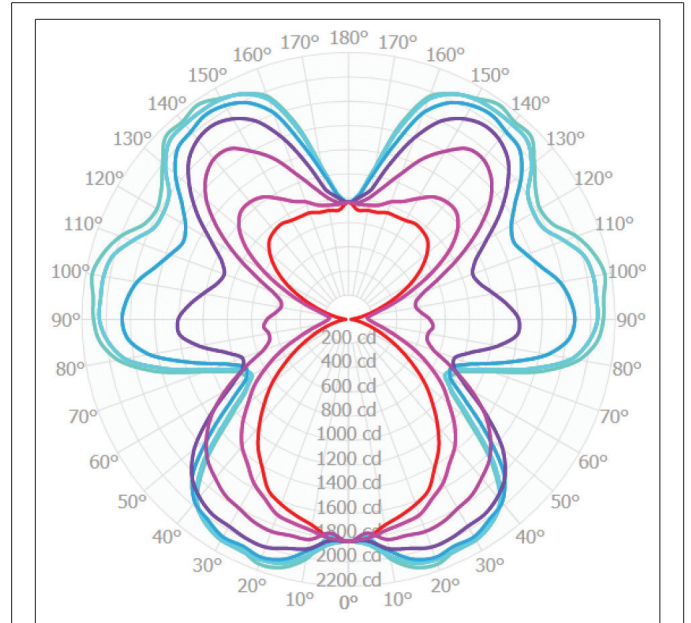

POSEIDON

(PHOTOMETRICS)

PERFORMANCE DATA

DATA BASED ON 12 WATTS PER FT., 4000K CCT.

POWER/LUMEN OUTPUT					
DRIVER POWER	WATTS/FT		LUMENS/FT		LUMENS/W
	DIRECT	INDIRECT	DIRECT	INDIRECT	
A	4	8	480	959	120
B	6	12	703	1407	117
C	8	16	918	1835	115
D	10	20	1111	2222	111
E	12	24	1280	2560	107

CONE OF LIGHT TABULATION			
MOUNTING HEIGHT (FT)		LIGHT LEVEL (FC)	DIAMETER (FT)
6.00		50.9	4.8
8.00		28.6	6.4
10.00		18.3	8.0
12.00		12.7	9.5
14.00		9.4	11.1
16.00		7.2	12.7

0° - 180°	45° - 225°	90° - 270°	135° - 315°
15° - 195°	60° - 240°	105° - 285°	150° - 330°
30° - 210°	75° - 255°	120° - 300°	160° - 345°