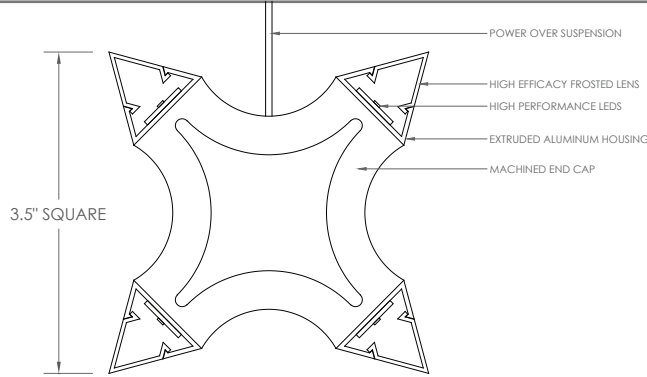

- EXTRUDED ALUMINUM HOUSING
- NO DIODE IMAGING
- MACHINED END CAPS
- MADE IN THE USA
- 5 YEAR WARRANTY
- UL LISTED FOR DRY/DAMP LOCATIONS

BUILD YOUR FIXTURE

HYP

MOUNTING	NOMINAL LENGTH	CCT / CRI	DIRECT OUTPUT	INDIRECT OUTPUT	VOLTAGE	DRIVER	HOUSING FINISH	END CAP FINISH	DRIVER HOUSING FINISH	CANOPY SIZE/FINISH	POWER CORD	DROP LENGTH	EMERGENCY	OPTIONS

MOUNTING	NOMINAL LENGTH	CCT / CRI	DIRECT OUTPUT	INDIRECT OUTPUT	VOLTAGE	DRIVER
CS Cable Suspended CSV Cable Suspended Vertical	2 2' 3 3' 4 4' CR Cont. Run	827 2700K 80CRI 830 3000K 80CRI 835 3500K 80CRI 840 4000K 80CRI 927 2700K 90CRI 930 3000K 90CRI 935 3500K 90CRI 940 4000K 90CRI RGB RGB RGBW RGBW CLED Custom LED Board	VLO Very Low Output 4W 467 Lm /Ft. LO Low Output 6W 690 Lm /Ft. MO Medium Output 8W 913 Lm /Ft. HO High Output 10W 1137 Lm /Ft. VHO Very High Output 12W 1360 Lm /Ft. CPO Custom Power Output	VLO Very Low Output 4W 467 Lm /Ft. LO Low Output 6W 690 Lm /Ft. MO Medium Output 8W 913 Lm /Ft. HO High Output 10W 1137 Lm /Ft. VHO Very High Output 12W 1360 Lm /Ft. CPO Custom Power Output	U Universal 1 120v 2 227v	1D 0-10v dim to 1% 0D 0-10v dim to .1% LDE1 Lutron Ecosystem 1% LDE5 Lutron Ecosystem 5% CD Custom Driver (consult factory)

HOUSING FINISH	END CAP FINISH	DRIVER HOUSING FINISH	CANOPY SIZE/FINISH	POWER CORD	DROP LENGTH	EMERGENCY	OPTIONS
M Mill SC Satin Clear SW Satin White MB Matte Black CF Custom Finish	MF Machined Finish P Polished SW Satin White MB Matte Black CF Custom Finish	M Mill SC Satin Clear SW Satin White MB Matte Black CF Custom Finish	44W 4" White canopies 44B 4" Black canopies 44M 4" Machined canopies 44C 4" Custom canopies	POS Power Over Suspension (Requires remote driver - Consult factory)	2 2' 4 4' 6 6' 8 8' CL Custom Length	X No EM EM7 7 Watt EM EM10 10 Watt EM EMW Emergency Wiring (system by others)	SHAPES Shapes DS Dual Switching NL nLight Sensor LS Lutron Sensor OS Other Sensor

FYSIKÓS (PHYSICAL)

- 6063 aluminum alloy is used to create a strong, light weight fixture housing
- 80+ CRI is standard; 90+ CRI is available
- Machined aluminum end caps with no visible fasteners are standard

DIANOITKÓS (MENTAL)

- The Hyperion comes in one option for light performance, bidirectional.
- Contact the factory for optional controls including daylight and occupancy sensors

PNUEMATIKÓS (SPIRITUAL)

- All artience lighting fixtures are proudly made in the usa
- Artience lighting fixtures are ul approved for dry/ damp locations (pending)
- All artience lighting fixtures are covered by our 5 year warranty