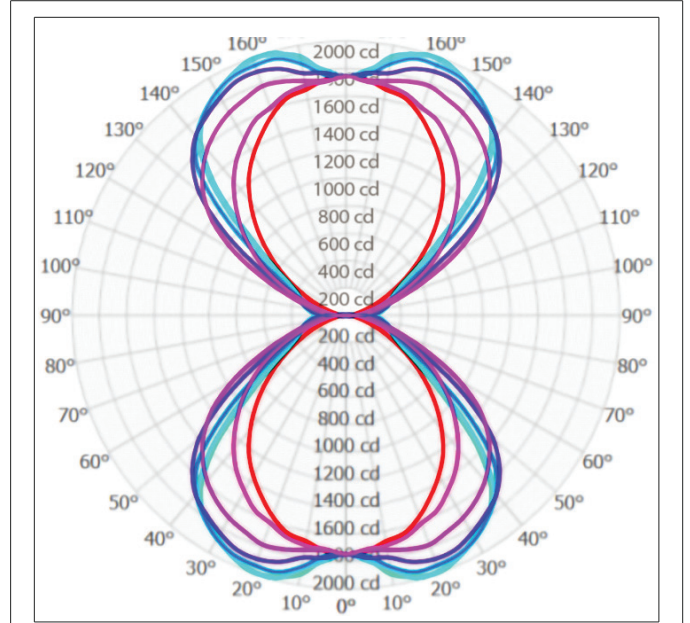

HYPERION

(PHOTOMETRICS)

PERFORMANCE DATA

DATA BASED ON 12 WATTS PER FT., 4000K CCT.

POWER/LUMEN OUTPUT					
DRIVER POWER	WATTS/FT		LUMENS/FT		LUMENS/W
	DIRECT	INDIRECT	DIRECT	INDIRECT	
A	4	4	467	467	120
B	6	6	690	690	117
C	8	8	913	913	115
D	10	10	1137	1137	111
E	12	12	1360	1360	107

CONE OF LIGHT TABULATION			
MOUNTING HEIGHT (FT)		LIGHT LEVEL (FC)	DIAMETER (FT)
6.00		50.9	4.8
8.00		28.6	6.4
10.00		18.3	8.0
12.00		12.7	9.5
14.00		9.4	11.1
16.00		7.2	12.7

- 0° - 180° 45° - 225° 90° - 270° 135° - 315°
- 15° - 195° 60° - 240° 105° - 285° 150° - 330°
- 30° - 210° 75° - 255° 120° - 300° 160° - 345°