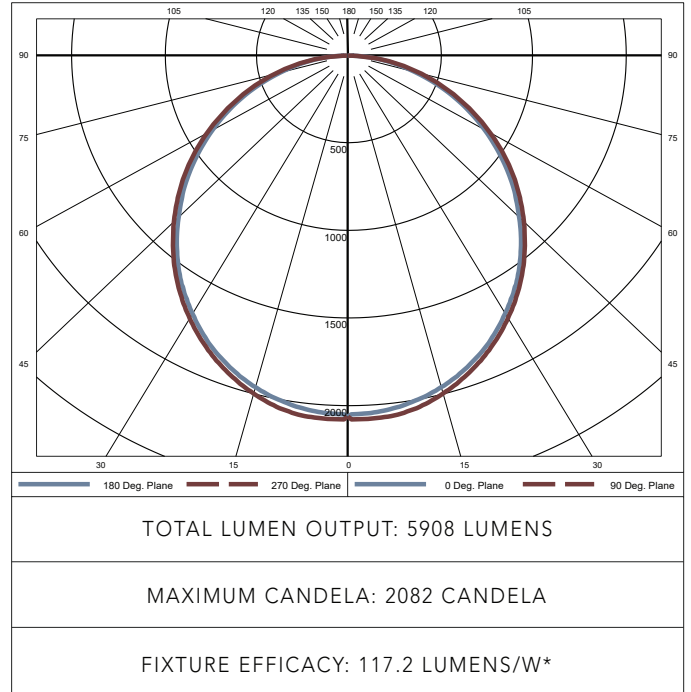

# HESYCHIA

(PHOTOMETRICS)

## PERFORMANCE DATA

DATA BASED ON 12 WATTS PER FT., 4000K CCT.

POWER/LUMEN OUTPUT			
DRIVER POWER	WATTS/FT.	LUMENS/FT.	LUMENS/W
A	4	524	131
B	6	731	128
C	8	985	125
D	10	1244	122
E	12	1475.5	117.2

CONE OF LIGHT TABULATION			
MOUNTING HEIGHT (FT)		FOOT-CANDLES AT NADIR	DIAMETER (FT)
4.00		129	4.97
6.00		57.4	7.46
8.00		32.3	9.94
10.00		20.6	12.4
12.00		14.3	14.9
14.00		10.5	17.4
16.00		8.07	19.9