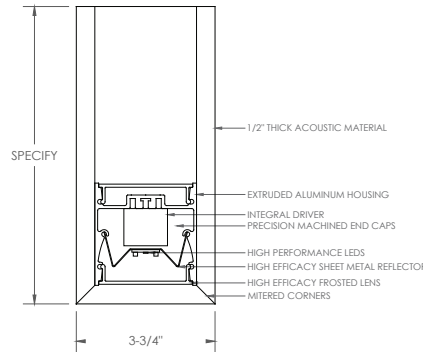

HESYCHIA

(SURFACE MOUNTED)

KEY FEATURES

- BEAUTIFULLY CRAFTED
- NUMEROUS COLOR OPTIONS
- CUSTOM SIZING
- NO DIODE IMAGING
- MADE IN THE USA
- 5 YEAR WARRANTY
- UL LISTED FOR DRY/DAMP LOCATIONS

BUILD YOUR FIXTURE

HES

MOUNTING	NOMINAL LENGTH	CCT / CRI	POWER OUTPUT	VOLTAGE	DRIVER	HOUSING FINISH	END CAP FINISH	OFFSET DISTANCE	EMERGENCY	OPTIONS

MOUNTING	NOMINAL LENGTH	NOMINAL HEIGHT	CCT / CRI	POWER OUTPUT	VOLTAGE	DRIVER
SMS Surface Mount Side	2 2' 3 3'	8 8" 10 10"	827 2700K 80CRI 830 3000K 80CRI	VLO Very Low Output 4W 524 Lm /Ft.	U Universal 1 120v 2 227v	1D 0-10v dim to 1%
SMT Surface Mount Top	4 4' 5 5'	12 12" CH Custom Height	835 3500K 80CRI 840 4000K 80CRI	LO Low Output 6W 731 Lm /Ft.		0D 0-10v dim to .1%
SME Surface Mount End	6 6' 7 7' 8 8' 12 12'		927 2700K 90CRI 930 3000K 90CRI 935 3500K 90CRI 940 4000K 90CRI	MO Medium Output 8W 985 Lm /Ft. HO High Output 10W 1244 Lm /Ft.		LDE1 Lutron Ecosystem 1%
	CR Cont. Run CS Custom Shapes		RGB RGB RGBW RGBW CLED Custom LED Board	VHO Very High Output 12W 1475.5 Lm /Ft. CPO Custom Power Output		LDE5 Lutron Ecosystem 5%
						CD Custom Driver (consult factory)

HOUSING FINISH	END CAP FINISH	OFFSET DISTANCE	EMERGENCY	OPTIONS
M Mill SC Satin Clear SW Satin White MB Matte Black CF Custom Finish	MF Machined Finish P Polished SW Satin White MB Matte Black CF Custom Finish	0 Flush (5/8" offset) 1 1" 2 2" 3 3" 4 4" 6 6" CD Custom Distance	X No EM EM7 7 Watt EM EM10 10 Watt EM EMW Emergency Wiring (system by others)	SHAPES Shapes NL nLight Sensor LS Lutron Sensor OS Other Sensor

FYSIKÓS (PHYSICAL)

- 6063 aluminum alloy is used to create a strong, light weight fixture housing
- 80+ CRI is standard; 90+ CRI is available

DIANOITKÓS (MENTAL)

- The Hesychia comes in two options for light performance, direct and indirect
- Contact the factory for optional controls including daylight and occupancy sensors

PNUEMATIKÓS (SPIRITUAL)

- All artience lighting fixtures are proudly made in the usa
- Artience lighting fixtures are ul approved for dry/ damp locations (pending)
- All artience lighting fixtures are covered by our 5 year warranty