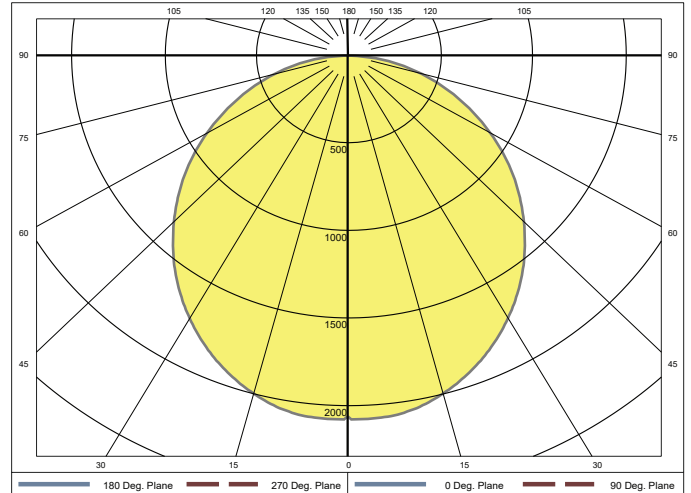

## PERFORMANCE DATA

DATA BASED ON 12 WATTS PER FT., 4000K CCT.

| POWER/LUMEN OUTPUT |           |            |          |
|--------------------|-----------|------------|----------|
| DRIVER POWER       | WATTS/FT. | LUMENS/FT. | LUMENS/W |
| A                  | 4         | 524        | 131      |
| B                  | 6         | 731        | 128      |
| C                  | 8         | 985        | 125      |
| D                  | 10        | 1244       | 122      |
| E                  | 12        | 1475.5     | 117.2    |