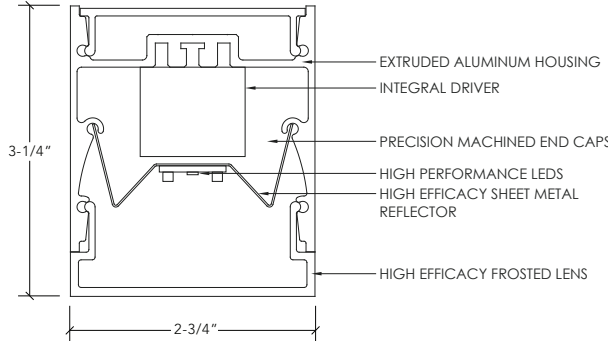

- EXTRUDED ALUMINUM HOUSING
- NO DIODE IMAGING
- MACHINED END CAPS
- MADE IN THE USA
- 5 YEAR WARRANTY
- UL LISTED FOR DRY/DAMP LOCATIONS

BUILD YOUR FIXTURE

EOS

MOUNTING	NOMINAL LENGTH	CCT / CRI	POWER OUTPUT	VOLTAGE	DRIVER	HOUSING FINISH	END CAP FINISH	CANOPY SIZE/FINISH	POWER CORD	DROP LENGTH	EMERGENCY	OPTIONS

MOUNTING	NOMINAL LENGTH	CCT / CRI	POWER OUTPUT	VOLTAGE	DRIVER
CSD Cable Suspended Direct	2 2'	827 2700K 80CRI	VLO Very Low Output 4W 524 Lm /Ft.	U Universal 1 120v	1D 0-10v dim to 1%
CSI Cable Suspended Indirect	3 3'	830 3000K 80CRI	LO Low Output 6W 731 Lm /Ft.	2 227v	0D 0-10v dim to .1%
	4 4'	835 3500K 80CRI	MO Medium Output 8W 985 Lm /Ft.		LDE1 Lutron Ecosystem 1%
	5 5'	840 4000K 80CRI	HO High Output 10W 1244 Lm /Ft.		LDE5 Lutron Ecosystem 5%
	6 6'	927 2700K 90CRI	VHO Very High Output 12W 1475.5 Lm /Ft.		CD Custom Driver (consult factory)
	7 7'	930 3000K 90CRI	CPO Custom Power Output		
	8 8'	935 3500K 90CRI			
	12 12'	940 4000K 90CRI			
	CR Cont. Run	RGB RGB			
	CS Custom Shapes	RGBW RGBW			
		CLED Custom LED Board			

HOUSING FINISH	END CAP FINISH	CANOPY SIZE/FINISH	POWER CORD	DROP LENGTH	EMERGENCY	OPTIONS
M Mill	MF Machined Finish	44W 4" White canopies	W White	2 2'	X No EM	SHAPES Shapes
SC Satin Clear	P Polished	44B 4" Black canopies	B Black	4 4'	EM7 7 Watt EM	NL nLight Sensor
SW Satin White	SW Satin White	44M 4" Machined canopies	CU Custom	6 6'	EM10 10 Watt EM	LS Lutron Sensor
MB Matte Black	MB Matte Black	44C 4" Custom canopies	POS Power Over Suspension (Requires remote driver - Consult factory)	8 8'	EMW Emergency Wiring (system by others)	OS Other Sensor
CF Custom Finish	CF Custom Finish	41W 4" Power feed canopy, 1-1/4" trim ring (white)		CL Custom Length		
		41B 4" Power feed canopy, 1-1/4" trim ring (black)				
		41M 4" Power feed canopy, 1-1/4" trim ring (machined)				
		41C 4" Power feed canopy, 1-1/4" trim ring (custom)				

FYSIKÓS (PHYSICAL)

- 6063 aluminum alloy is used to create a strong, light weight fixture housing
- 80+ CRI is standard; 90+ CRI is available
- Machined aluminum end caps with no visible fasteners are standard

DIANOITKÓS (MENTAL)

- The Eos comes in two options for light performance, direct and indirect
- Contact the factory for optional controls including daylight and occupancy sensors

PNUEMATIKÓS (SPIRITUAL)

- All artience lighting fixtures are proudly made in the usa
- Artience lighting fixtures are ul approved for dry/ damp locations (pending)
- All artience lighting fixtures are covered by our 5 year warranty