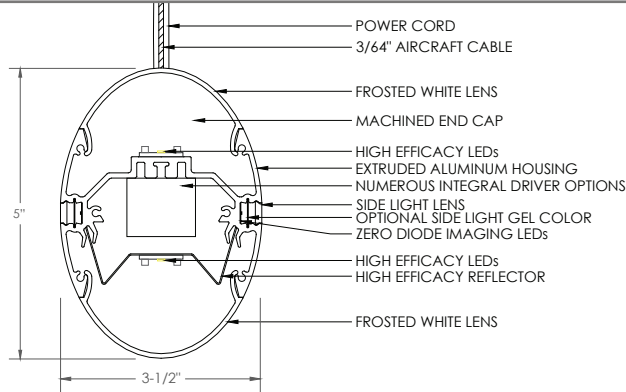

- EXTRUDED ALUMINUM HOUSING
- NO DIODE IMAGING
- MACHINED END CAPS
- MADE IN THE USA
- 5 YEAR WARRANTY
- UL LISTED FOR DRY/DAMP LOCATIONS

BUILD YOUR FIXTURE

APH

MOUNTING	NOMINAL LENGTH	CCT / CRI	DIRECT OUTPUT	INDIRECT OUTPUT	VOLTAGE	DRIVER	HOUSING FINISH	END CAP FINISH	CANOPY SIZE/FINISH	POWER CORD	DROP LENGTH	EMERGENCY	OPTIONS

MOUNTING	NOMINAL LENGTH	CCT / CRI	DIRECT OUTPUT	INDIRECT OUTPUT	VOLTAGE	DRIVER
CSB Cable Suspended Bi-Directional	2 2'	827 2700K 80CRI	VLO Very Low Output 4W 511 Lm /Ft.	VLO Very Low Output 4W 513 Lm /Ft.	U Universal 1 120v 2 227v	1D 0-10v dim to 1% 0D 0-10v dim to .1% LDE1 Lutron Ecosystem 1% LDE5 Lutron Ecosystem 5% CD Custom Driver (consult factory)
	3 3'	830 3000K 80CRI	LO Low Output 6W 748 Lm /Ft.	LO Low Output 6W 751 Lm /Ft.		
	4 4'	835 3500K 80CRI	MO Medium Output 8W 974 Lm /Ft.	MO Medium Output 8W 978 Lm /Ft.		
	5 5'	840 4000K 80CRI	HO High Output 10W 1187 Lm /Ft.	HO High Output 10W 1162 Lm /Ft.		
	6 6'	927 2700K 90CRI	VHO Very High Output 12W 1507 Lm /Ft.	VHO Very High Output 12W 1513 Lm /Ft.		
	7 7'	930 3000K 90CRI	CPO Custom Power Output	CPO Custom Power Output		
	8 8'	935 3500K 90CRI				
	12 12'	940 4000K 90CRI				
	CR Cont. Run	RGB				
	CS Custom Shapes	RGBW				
		CLED Custom LED Board				

HOUSING FINISH	END CAP FINISH	CANOPY SIZE/FINISH	POWER CORD	DROP LENGTH	EMERGENCY	OPTIONS
M Mill SC Satin Clear SW Satin White MB Matte Black CF Custom Finish	MF Machined Finish P Polished SW Satin White MB Matte Black CF Custom Finish	44W 4" White canopies 44B 4" Black canopies 44M 4" Machined canopies 44C 4" Custom canopies 41W 4" Power feed canopy, 1-1/4" trim ring (white) 41B 4" Power feed canopy, 1-1/4" trim ring (black) 41M 4" Power feed canopy, 1-1/4" trim ring (machined) 41C 4" Power feed canopy, 1-1/4" trim ring (custom)	W White B Black CU Custom POS Power Over Suspension (Requires remote driver - Consult factory)	2 2' 4 4' 6 6' 8 8' CL Custom Length	X No EM EM7 7 Watt EM EM10 10 Watt EM EMW Emergency Wiring (system by others)	DS Dual Switching NL nLight Sensor LS Lutron Sensor OS Other Sensor

FYSIKÓS (PHYSICAL)

- 6063 aluminum alloy is used to create a strong, light weight fixture housing
- 80+ CRI is standard; 90+ CRI is available
- Machined aluminum end caps with no visible fasteners are standard

DIANOITKÓS (MENTAL)

- The Aphrodite comes in three options for light performance, direct, indirect, and bidirectional
- Contact the factory for optional controls including daylight and occupancy sensors

PNUEMATIKÓS (SPIRITUAL)

- All artience lighting fixtures are proudly made in the usa
- Artience lighting fixtures are ul approved for dry/ damp locations (pending)
- All artience lighting fixtures are covered by our 5 year warranty