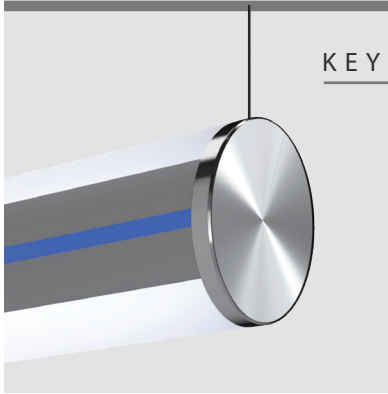

APHRODITE

(CABLE SUSPENDED)

KEY FEATURES

- EXTRUDED ALUMINUM HOUSING
- NO DIODE IMAGING
- MACHINED END CAPS
- MADE IN THE USA
- 5 YEAR WARRANTY
- UL LISTED FOR DRY/DAMP LOCATIONS

BUILD YOUR FIXTURE

APH

MOUNTING	NOMINAL LENGTH	CCT / CRI	DIRECT OUTPUT	INDIRECT OUTPUT	VOLTAGE	DRIVER	HOUSING FINISH	END CAP FINISH	CANOPY SIZE/FINISH	POWER CORD	DROP LENGTH	EMERGENCY	OPTIONS
----------	----------------	-----------	---------------	-----------------	---------	--------	----------------	----------------	--------------------	------------	-------------	-----------	---------

MOUNTING	NOMINAL LENGTH	CCT / CRI	DIRECT OUTPUT	INDIRECT OUTPUT	VOLTAGE	DRIVER
CSB Cable Suspended Bi-Directional	2 2'	827 2700K 80CRI	VLO Very Low Output 4W 511 Lm /Ft.	VLO Very Low Output 4W 513 Lm /Ft.	U Universal 1 120v 2 227v	1D 0-10v dim to 1% 0D 0-10v dim to .1% LDE1 Lutron Ecosystem 1% LDE5 Lutron Ecosystem 5% CD Custom Driver (consult factory)
	3 3'	830 3000K 80CRI	LO Low Output 6W 748 Lm /Ft.	LO Low Output 6W 751 Lm /Ft.		
	4 4'	835 3500K 80CRI	MO Medium Output 8W 974 Lm /Ft.	MO Medium Output 8W 978 Lm /Ft.		
	5 5'	840 4000K 80CRI	HO High Output 10W 1187 Lm /Ft.	HO High Output 10W 1162 Lm /Ft.		
	6 6'	927 2700K 90CRI	VHO Very High Output 12W 1507 Lm /Ft.	VHO Very High Output 12W 1513 Lm /Ft.		
	7 7'	930 3000K 90CRI	CPO Custom Power Output	CPO Custom Power Output		
	8 8'	935 3500K 90CRI				
	12 12'	940 4000K 90CRI				
	CR Cont. Run	RGB				
	CS Custom Shapes	RGBW				
		CLED Custom LED Board				

FYSIKÓS (PHYSICAL)

- 6063 aluminum alloy is used to create a strong, light weight fixture housing
- 80+ CRI is standard; 90+ CRI is available
- Machined aluminum end caps with no visible fasteners are standard