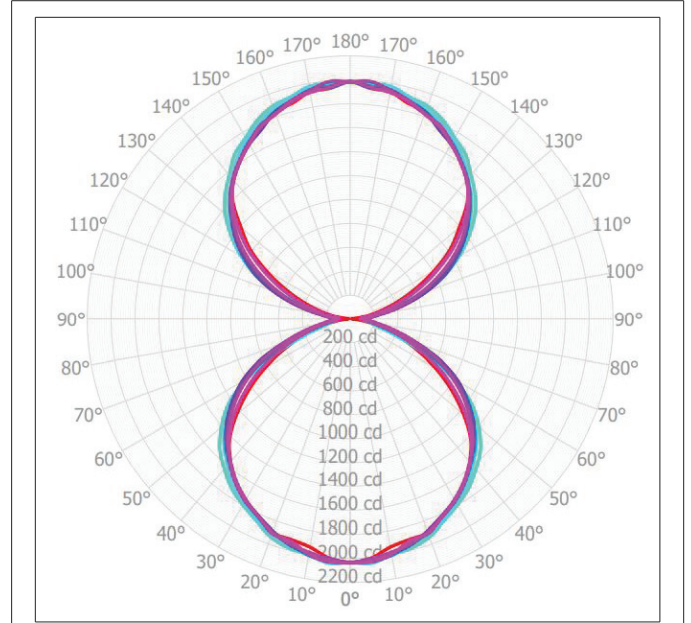

APHRODITE

(PHOTOMETRICS)

PERFORMANCE DATA

DATA BASED ON 12 WATTS PER FT., 4000K CCT.

POWER/LUMEN OUTPUT					
DRIVER POWER	WATTS/FT		LUMENS/FT		LUMENS/W
	DIRECT	INDIRECT	DIRECT	INDIRECT	
A	4	4	511	513	128
B	6	6	748	751	125
C	8	8	974	978	122
D	10	10	1187	1162	119
E	12	12	1507	1513	114.44

CONE OF LIGHT TABULATION			
MOUNTING HEIGHT (FT)		LIGHT LEVEL (FC)	DIAMETER (FT)
6.00		56.5	18.9
8.00		31.8	25.2
10.00		20.3	31.6
12.00		14.1	37.9
14.00		10.4	44.2
16.00		7.9	50.5

0° - 180°	45° - 225°	90° - 270°	135° - 315°
15° - 195°	60° - 240°	105° - 285°	150° - 330°
30° - 210°	75° - 255°	120° - 300°	160° - 345°

TOTAL LUMEN OUTPUT: 12085 LUMENS

MAXIMUM CANDELA: 2046 CANDELA

FIXTURE EFFICACY: 114.44 LUMENS/W*

*FIXTURE EFFICACY CAN BE INCREASED BY REDUCING DRIVER POWER.

BEAM AND FIELD INFORMATION	
CIE TYPE	BIDIRECTIONAL
CENTER BEAM INTENSITY:	? CANDELA
CENTRAL CONE INTENSITY:	? CANDELA
BEAM FLUX:	? LUMENS
BEAM ANGLE (0-180):	? DEGREES
FIELD ANGLE (90-270):	? DEGREES
FIELD ANGLE (0-180):	? DEGREES
BEAM ANGLE (90-270):	? DEGREES